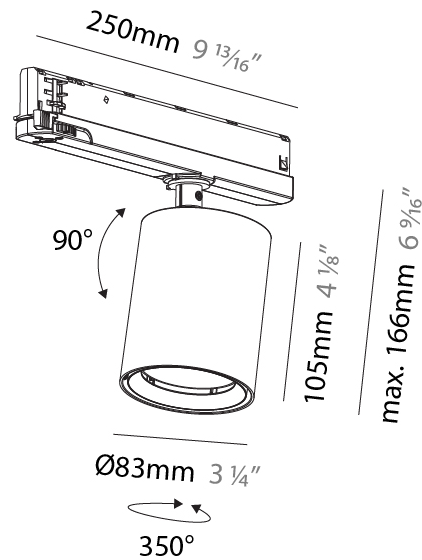

GENERAL

Series: Centriq
Subseries: Centriq In
Brand: Prolicht
Division: Architectural
Mounting Type: Track
Mounting Location: Ceiling
Subcategory: Spots

PHYSICAL

Shape: Cylinder
Diameter (mm): 83
Diameter (in): 3 1/4
Length (mm): 250
Length (in): 9 13/16
Height (mm): 166
Height (in): 6 9/16
Light Distribution: Adjustable / Direct
Weight (kg): 0.6
Fixture Finish: SSR / BKV / CWI / CRY / HAB / UFT / ITA / RUA / FTG / MYG / LOD / PUS / FRO / FUP / KIA / POP / BLS / SPG / MEY / GOH / GUM / CHC / COM / ABZ / JAG / OBR / MOS / ROR
Holder Finish: WHI / BLK
Accent Finish: SSR / BKV / CWI / CRY / HAB / LAG / UFT / ITA / RUA / RUR / MIC / FTG / MYG / TWT / LOD / PUS / FRO / FUP / KIA / POP / BLS / SPG / MEY / GOH / GUM / CHC / COM / ABZ / JAG
Fixture Material: Aluminum

ELECTRICAL

Lamp Type: LED (Zhaga Standard)
Input Wattage (W): 26
Total Output Wattage (W): 23.7
Dimming: Non-Dimmable / 0-10V Dimming
Driver Included: Yes
Driver Location: Integrated
Driver Type: Constant Current - 120Vac
Driver Class: Class 2
Input Voltage (V): 120

LED

Number of LEDs: 1
Color Temperature (°K): 2700 / 3000 / 3500 / 4000
Max. Delivered Lumen (lm): 1975 / 2056 / 2145 / 2245
Nominal Lumen (lm): 2429 / 2529 / 2638 / 2761
CRI: >90 CRI
Lamp Life (hrs): 50000

OPTICAL

Optic°: 12
Adjustability: Rotational 360°; Tilt 90° (±45°)

RATINGS AND CERTIFICATIONS

Certified By: Certified for North American Standards
IP rating: IP20

PROJECT
TYPE
SPECIFIER
QUANTITY
DATE